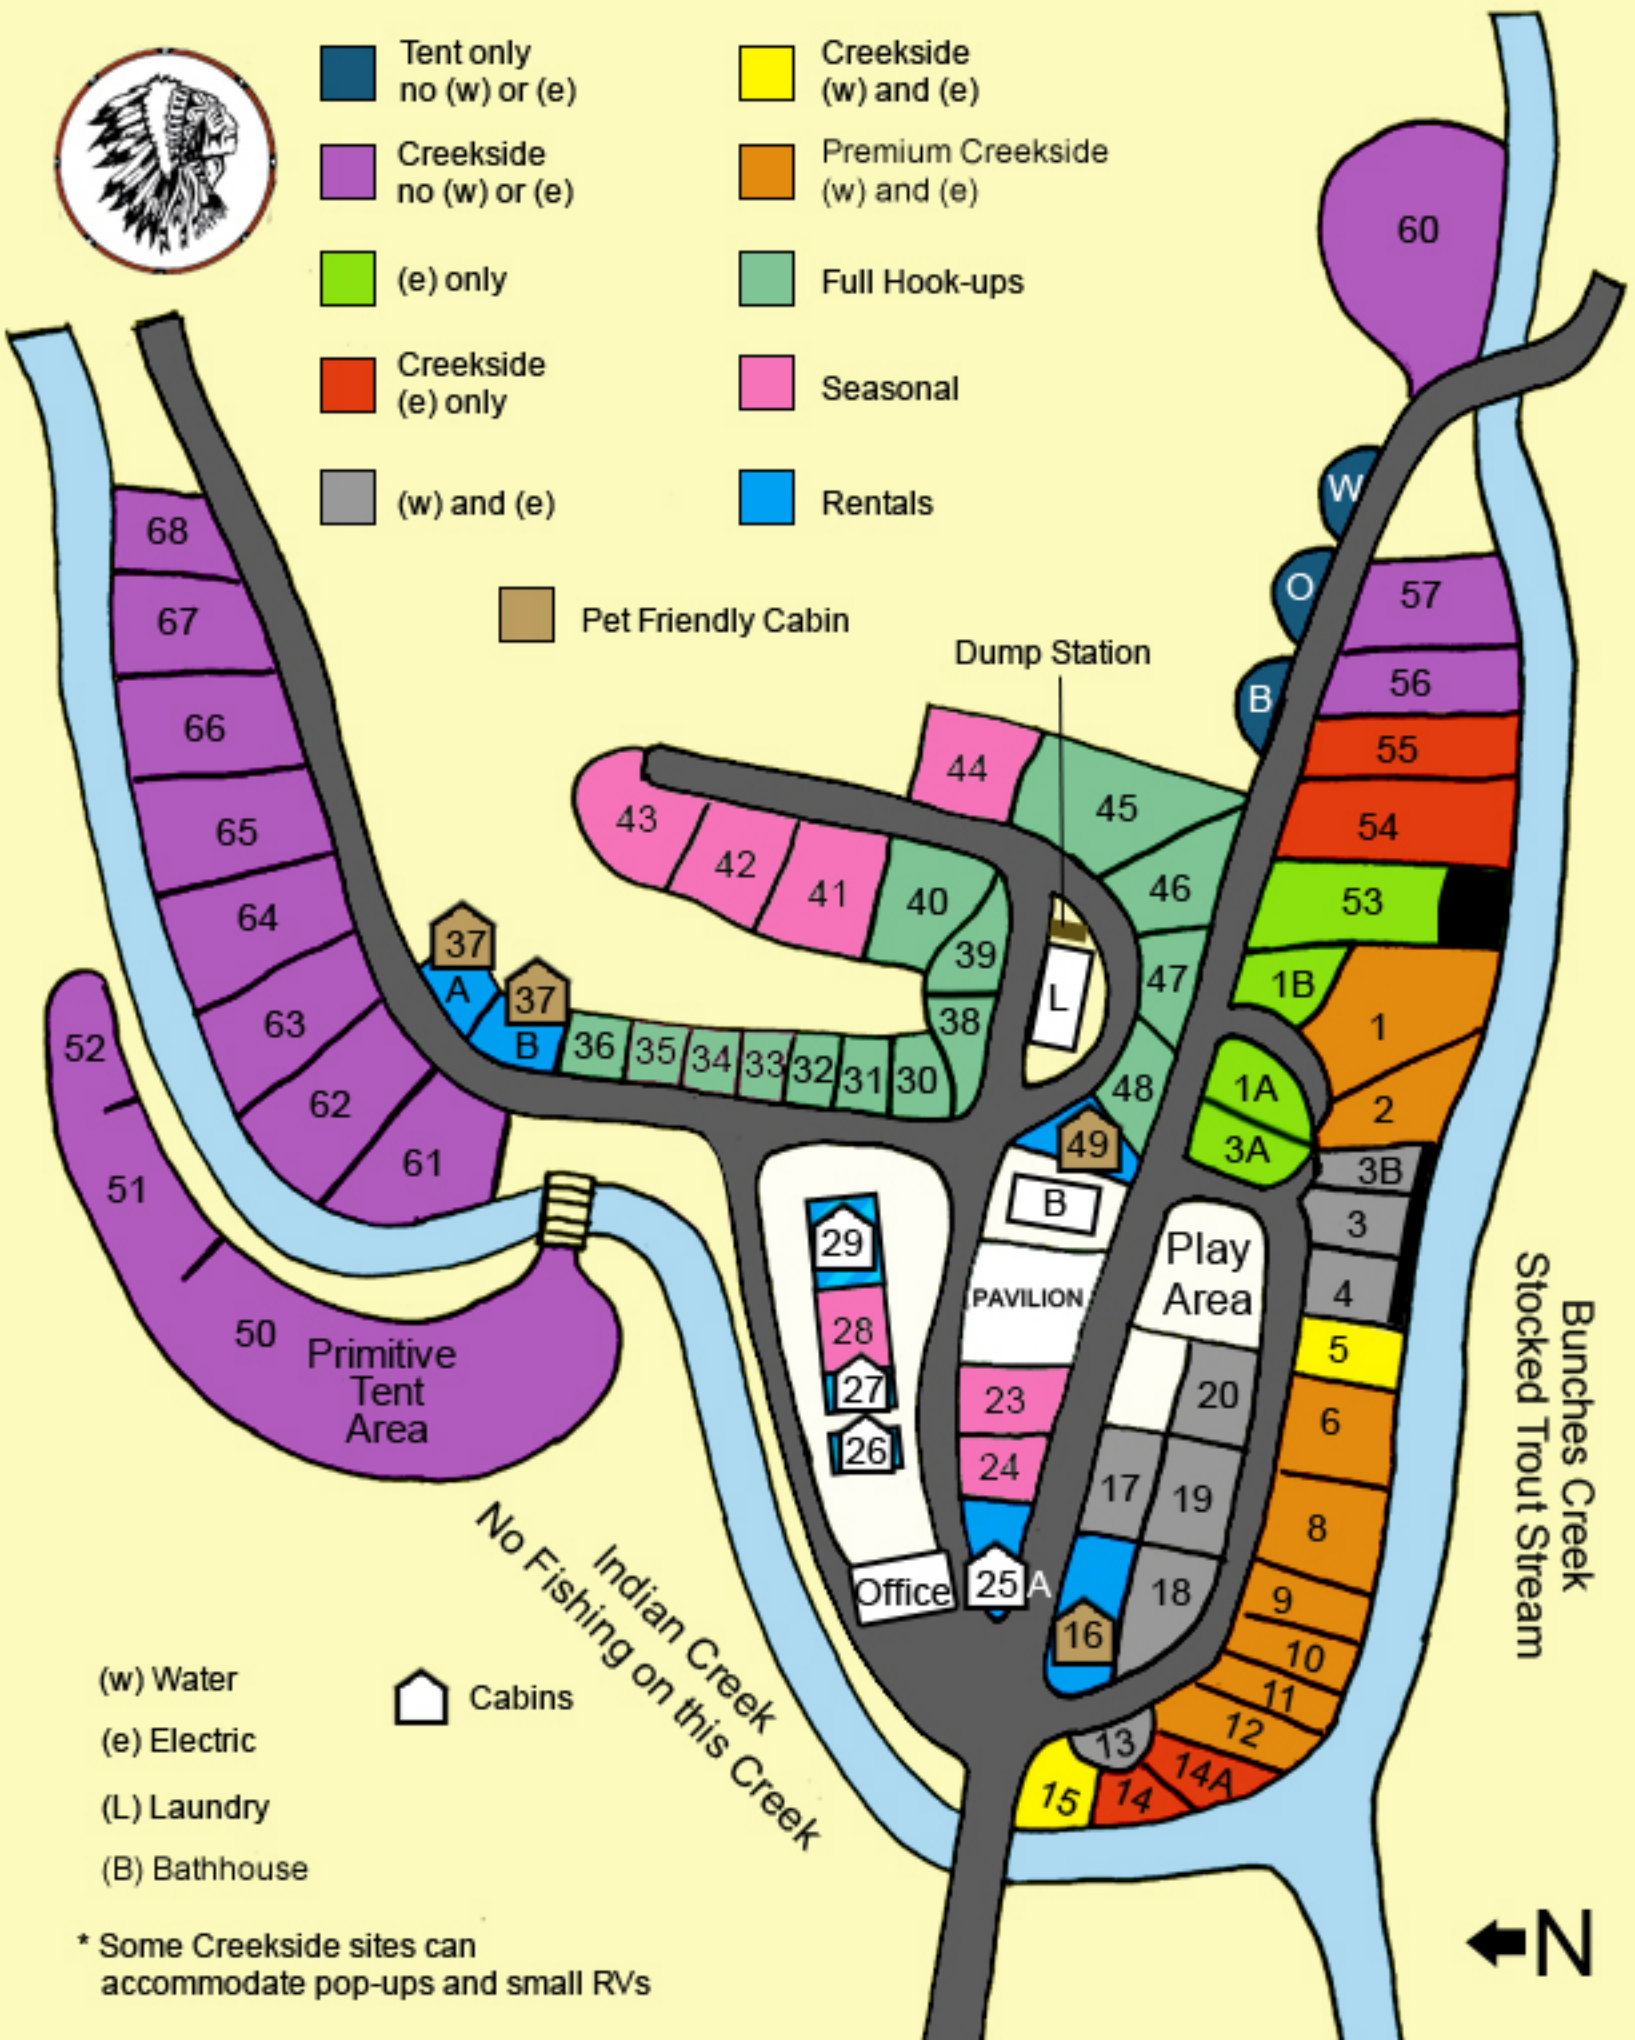

- Tent only
no (w) or (e)
- Creekside
(w) and (e)
- Creekside
no (w) or (e)
- Premium Creekside
(w) and (e)
- (e) only
- Full Hook-ups
- Creekside
(e) only
- Seasonal
- (w) and (e)
- Rentals

Pet Friendly Cabin

- (w) Water
- (e) Electric
- (L) Laundry
- (B) Bathhouse

Cabins

* Some Creekside sites can accommodate pop-ups and small RVs